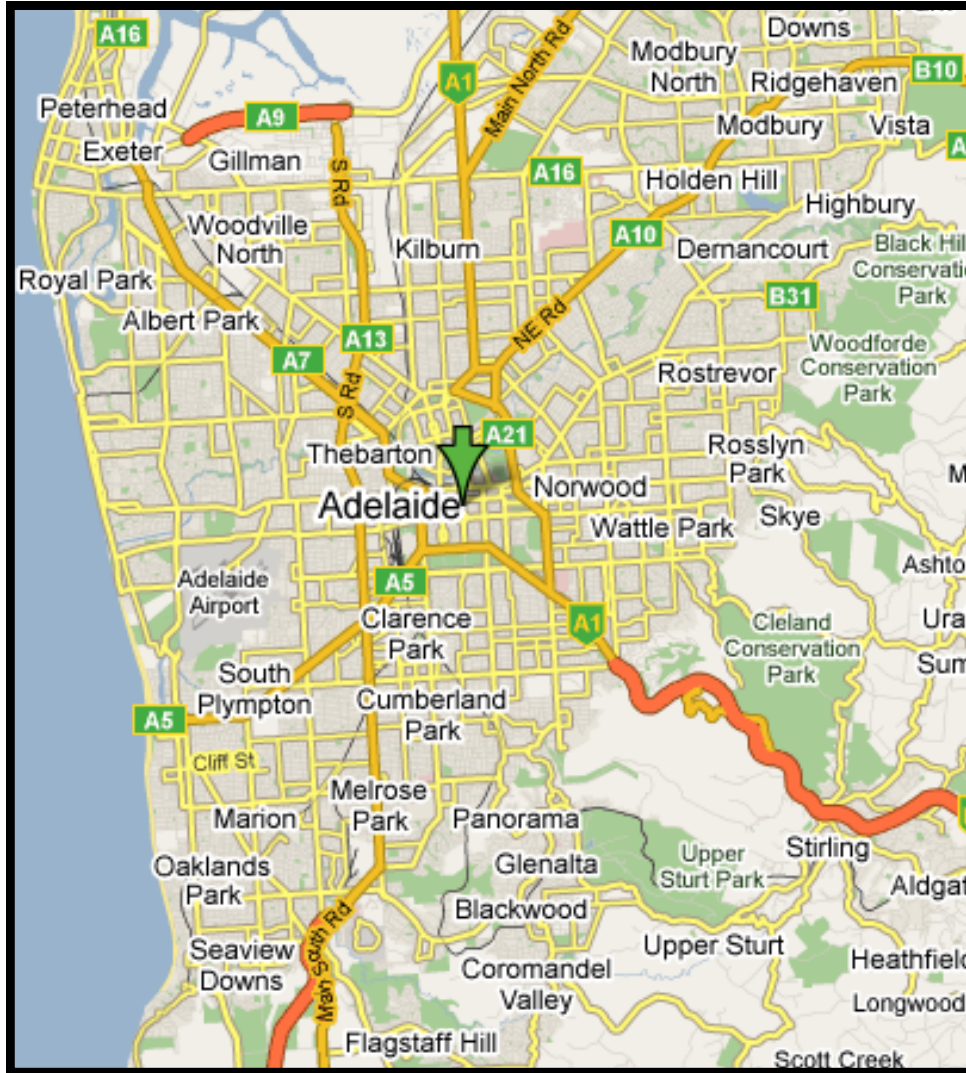

AREAS THAT PROPERTY MANAGEMENT COVER:

From Modbury to Darlington, from Glenelg to Port Adelaide and even up to Greenhill, we cover all over Adelaide. To give our clients the best possible service, we specialise in almost all of the areas above. This means we can focus more time on your property, and keep a better eye on it driving past from time to time, all just by being located closer to it.